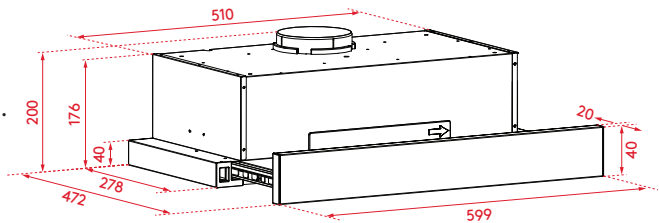

Congratulations on your new InAlto 60cm Slide-out Rangehood!

INSTALLATION

Please refer to the dimensions of your rangehood shown in the diagram below.

When positioning the rangehood for installation and use, we advise that the rangehood is mounted at a height of between 600–750mm above the cooking surface for safety and performance of your rangehood.

Gas cooktops must have a minimum of height of 650mm from the burner to the underside of the rangehood.

Electric cooktops must have a minimum height of 600mm from the cooktop surface to the underside of the rangehood.

For a complete guide, refer to the user manual pages 12–16.