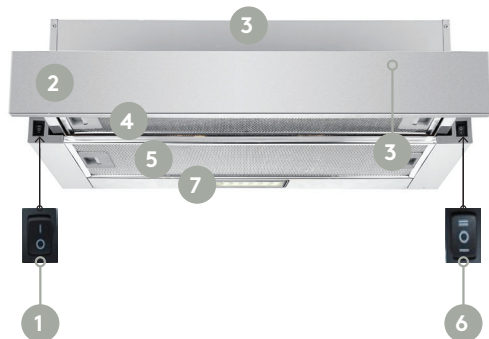

THE CONTROLS

Your Slide-out Rangehood Controls

1. 1 On/Off switch
2. 2 Slide-out Front Fascia Rail
3. 3 Rangehood housing
4. 4 Inner Aluminium Grease Filter
5. 5 Outer Aluminium Grease Filter
6. 6 Fan Speed Switch
7. 7 Light

For a complete guide on operating your rangehood refer to user manual on pages 11.